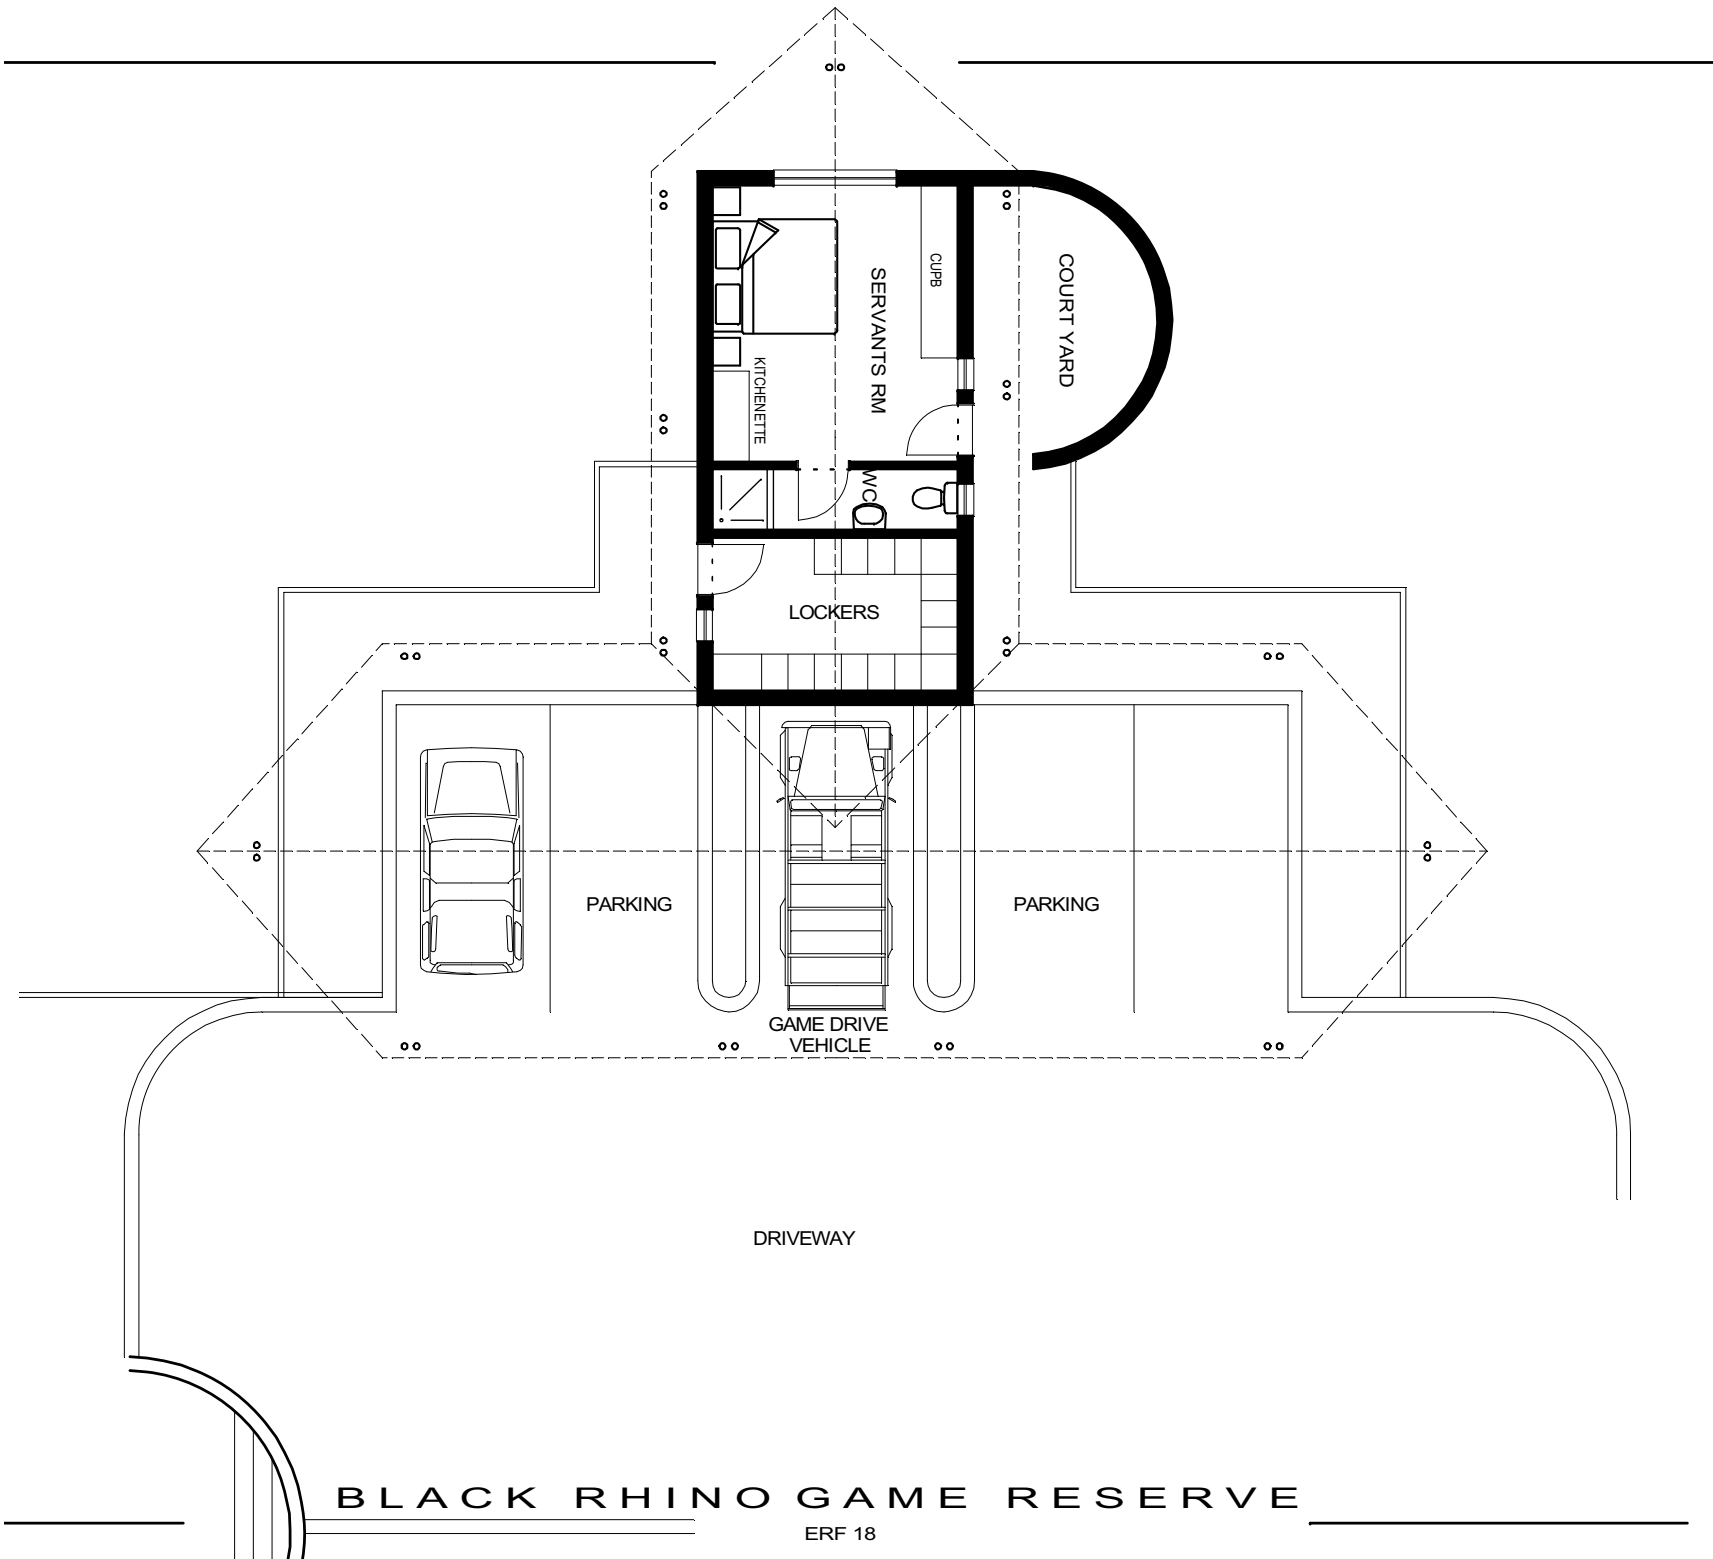

BLACK RHINO GAME RESERVE

ERF 18

GROUND FLOOR PLAN - not to scale

BLACK RHINO GAME RESERVE

LOFT OVER BATH RM

GROUND FLOOR - scale 1:100
 Living unit

BLACK RHINO GAME RESERVE

ERF 18