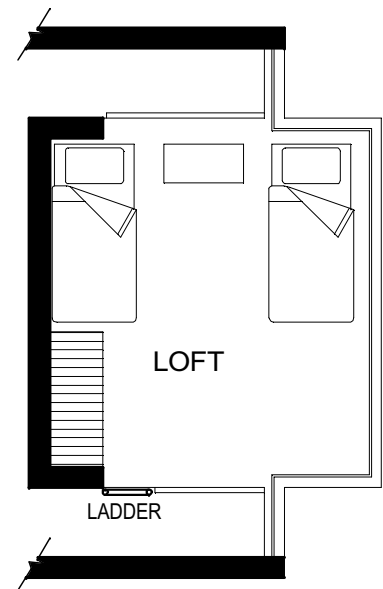

BLACK RHINO GAME RESERVE

ERF 18

GROUND FLOOR PLAN - not to scale

BLACK RHINO GAME RESERVE

LOFT OVER BATH RM

GROUND FLOOR - scale 1:100
 Living unit

BLACK RHINO GAME RESERVE

ERF 18