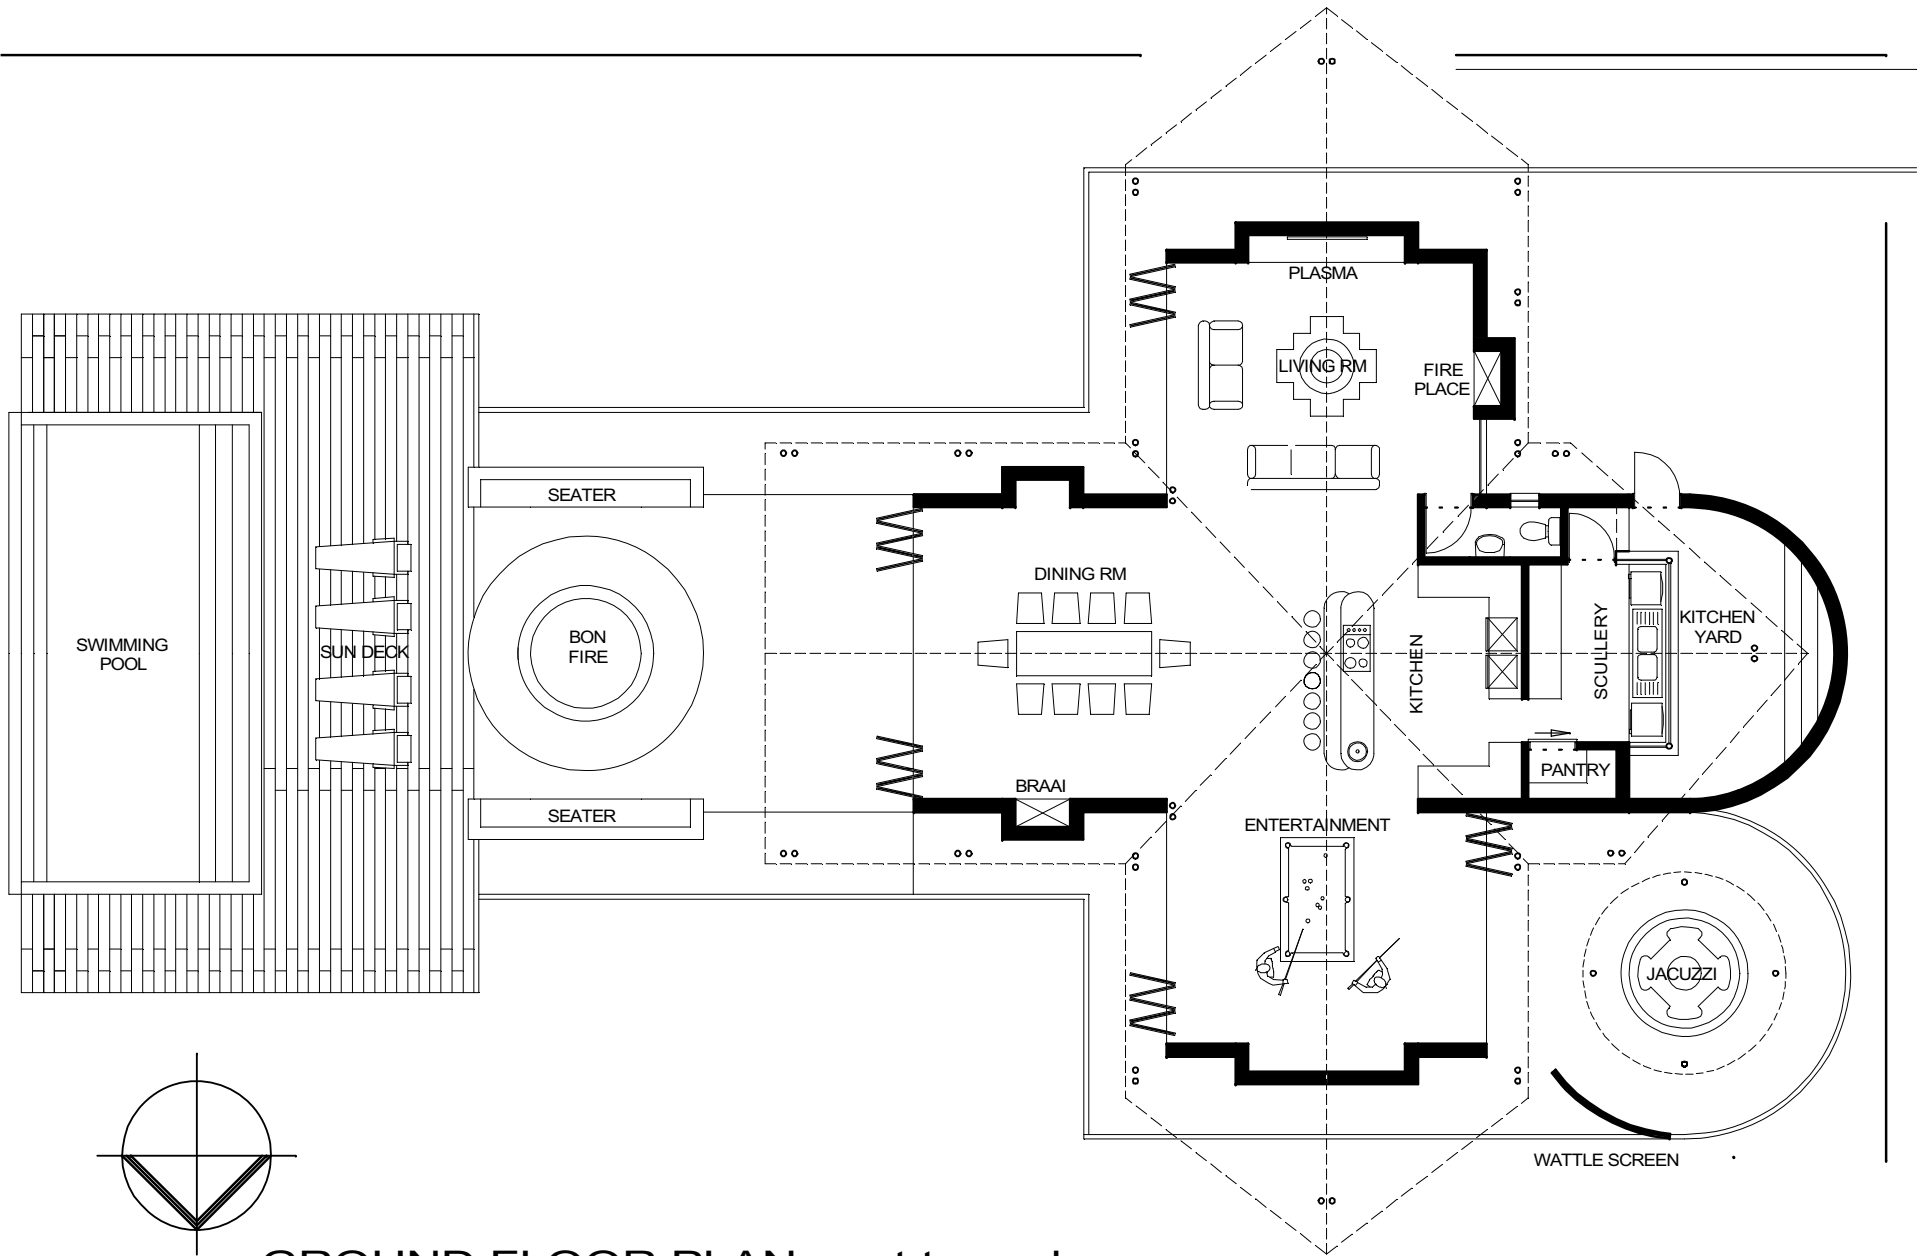

BLACK RHINO GAME RESERVE

ERF 18

GROUND FLOOR PLAN - not to scale

BLACK RHINO GAME RESERVE

LOFT OVER BATH RM

GROUND FLOOR - scale 1:100
 Living unit

BLACK RHINO GAME RESERVE

ERF 18