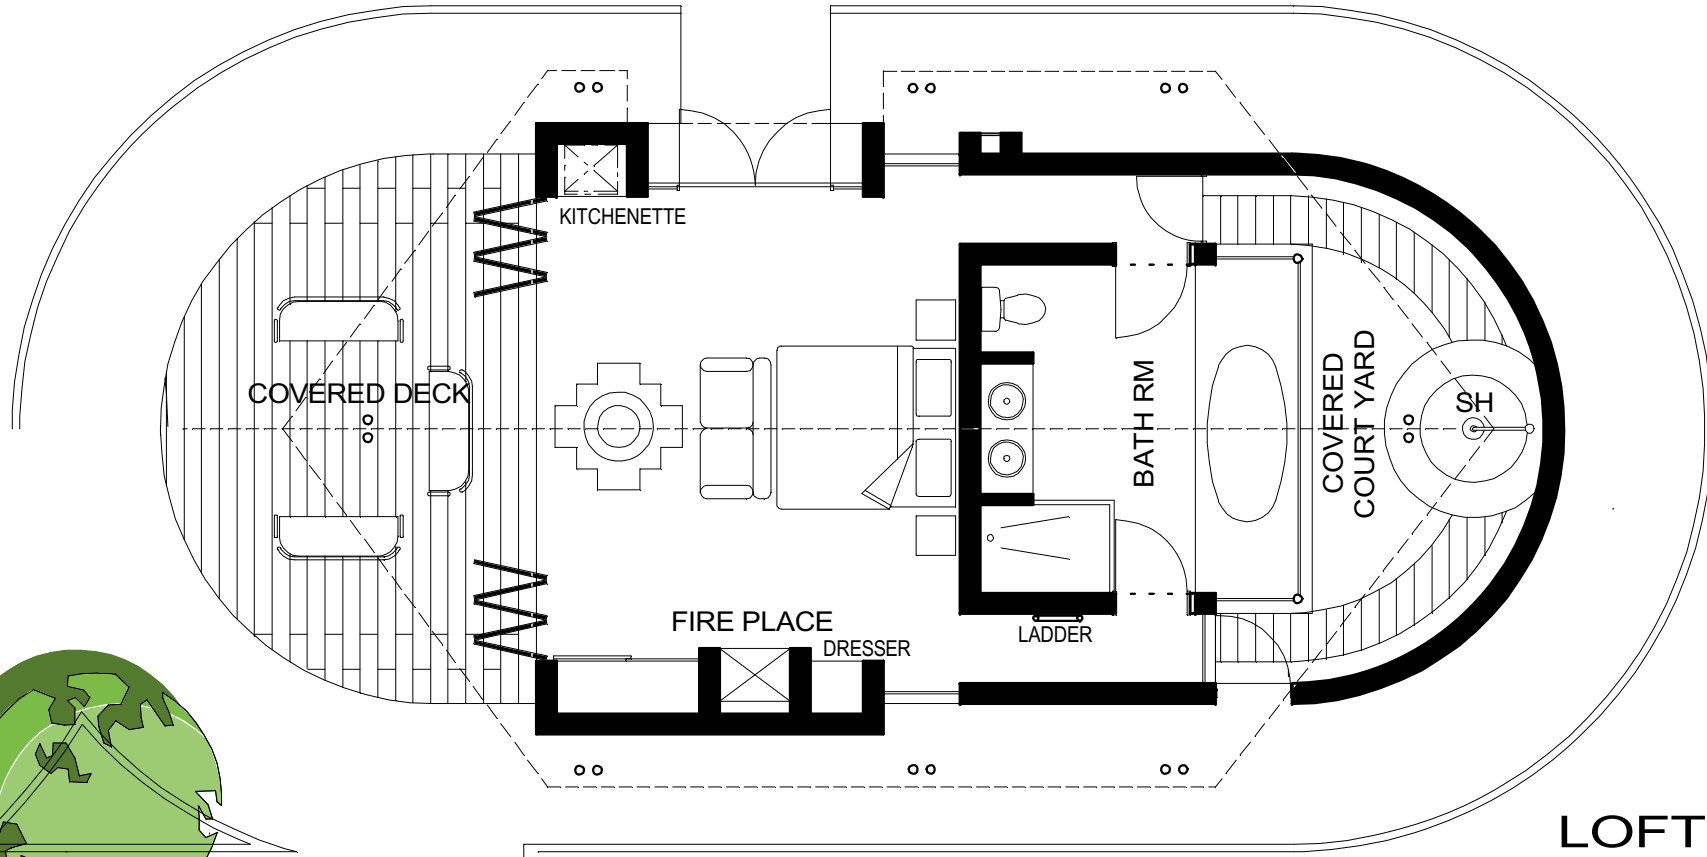

BLACK RHINO GAME RESERVE

ERF 18

GROUND FLOOR PLAN - not to scale

BLACK RHINO GAME RESERVE

LOFT OVER BATH RM

GROUND FLOOR - scale 1:100
 Living unit

BLACK RHINO GAME RESERVE

ERF 18